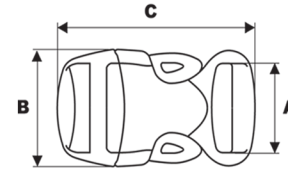

Jet SR

The Jet Side Release is a fully featured product including the patented ITW SlickClick™ mechanism, FullFlex™ Latch, Hugger™ Ladderloc tab and the Anti-Pinch™ features.

Material

Color

A

B

C

D

Jet SR 16 (shown w/Latch 716-1100)

716-0000

A

B

16.5

25.2

48.3

9.6

Jet SR 20 (shown w/Latch 720-1100)

720-0000

A

B

20.3

27.6

50.5

9.6